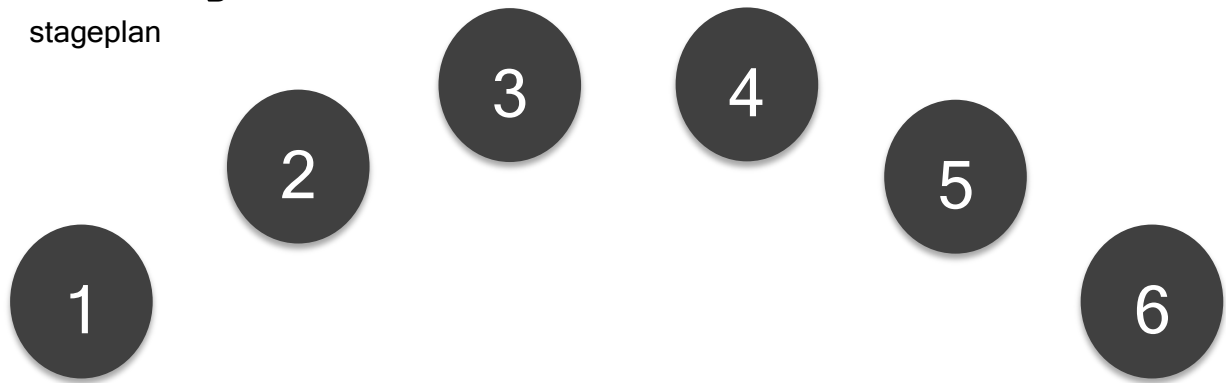

Moragh

stageplan

crowd

1	Marnix	
	1/ uilleann pipes 2/ uilleann pipes 3/ vocals / whistle	Mic (SM57) Mic (overhead) Mic (SM58 beta or SM57)
2	Gunnar	
	4/ flute	DI + power (230V)
3	Dirk	
	5/ fiddle	DI + power (230V)
4	Peter	
	6/ guitar 7/ vocals	DI + power (230V) Mic (SM58 beta or SM57)
5	Gert	
	8/ bass 9/ vocals	DI + power (230V) Mic (SM58 beta or SM57)
6	Wim	
	10/ bodhran 11/ vocals	Mic clip-on Mic (SM58 beta or SM57)

Monitor: every musician its own (seperate mix)