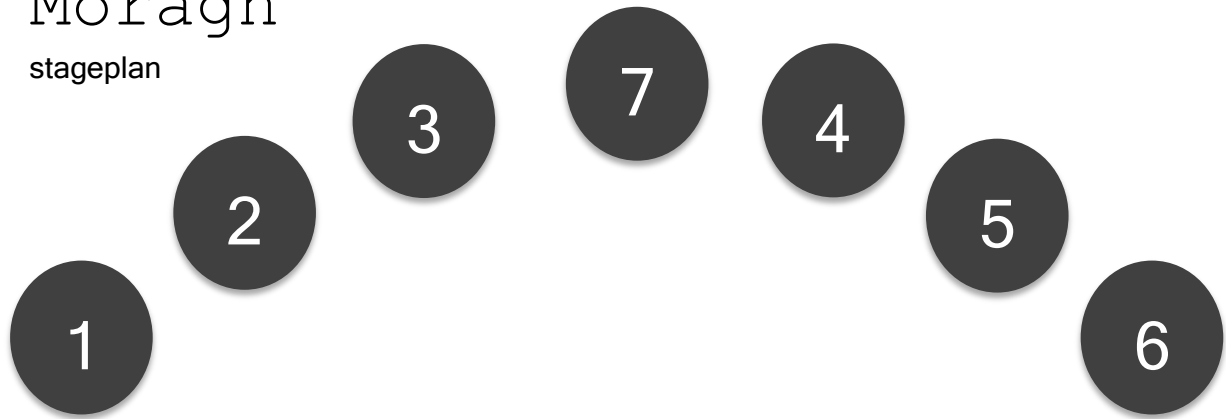

Moragh

stageplan

crowd

1	Marnix	
	1/ uilleann pipes 2/ uilleann pipes 3/ vocals / whistle	Mic (SM57) Mic (overhead) Mic (SM58 beta or SM57)
2	Gunnar	
	4/ flute	DI + power (230V)
3	Dirk	
	5/ fiddle	DI + power (230V)
4	Peter	
	6/ guitar 7/ vocals	DI + power (230V) Mic (SM58 beta or SM57)
5	Gert	
	8/ bass 9/ vocals	DI + power (230V) Mic (SM58 beta or SM57)
6	Wim	
	10/ bodhran 11/ vocals	Mic clip-on Mic (SM58 beta or SM57)
7	Philip (Guest musician)	
	12/ guitar / cister	DI + power (230V)

Monitor: every musician its own (seperate mix)